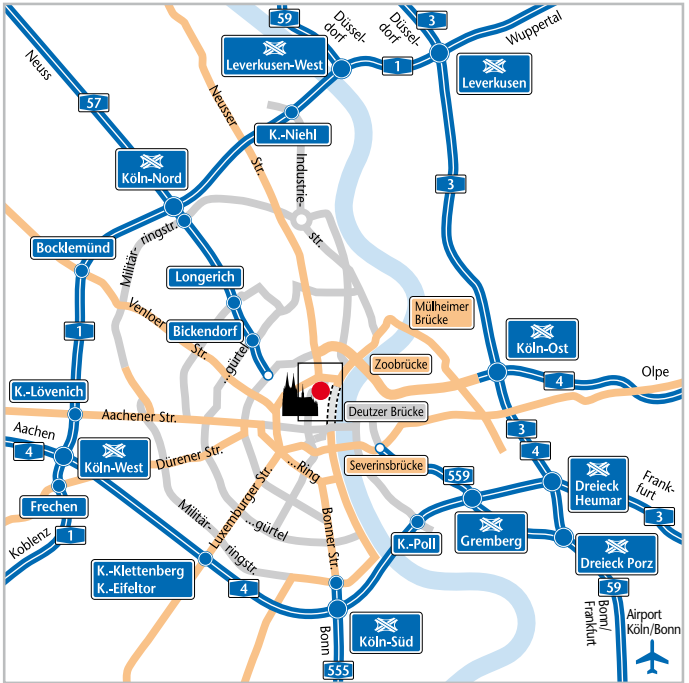

# The IW in Cologne

 Institut der deutschen  
Wirtschaft Köln

**On foot:** Leave the station at the 'Breslauerplatz/Kunibertsviertel' exit and walk to the right down to the Rhine. When you reach 'Konrad-Adenauer-Ufer', the main road running along the riverbank, turn left and continue north along this street for approximately 300 metres until you reach our building.

**By car:** Due to the lack of parking spaces at the Institute, car drivers are asked to park in the underground car parks for either ① the Musical Dome (debit cards only) or ② Main Station (Hauptbahnhof/DB)